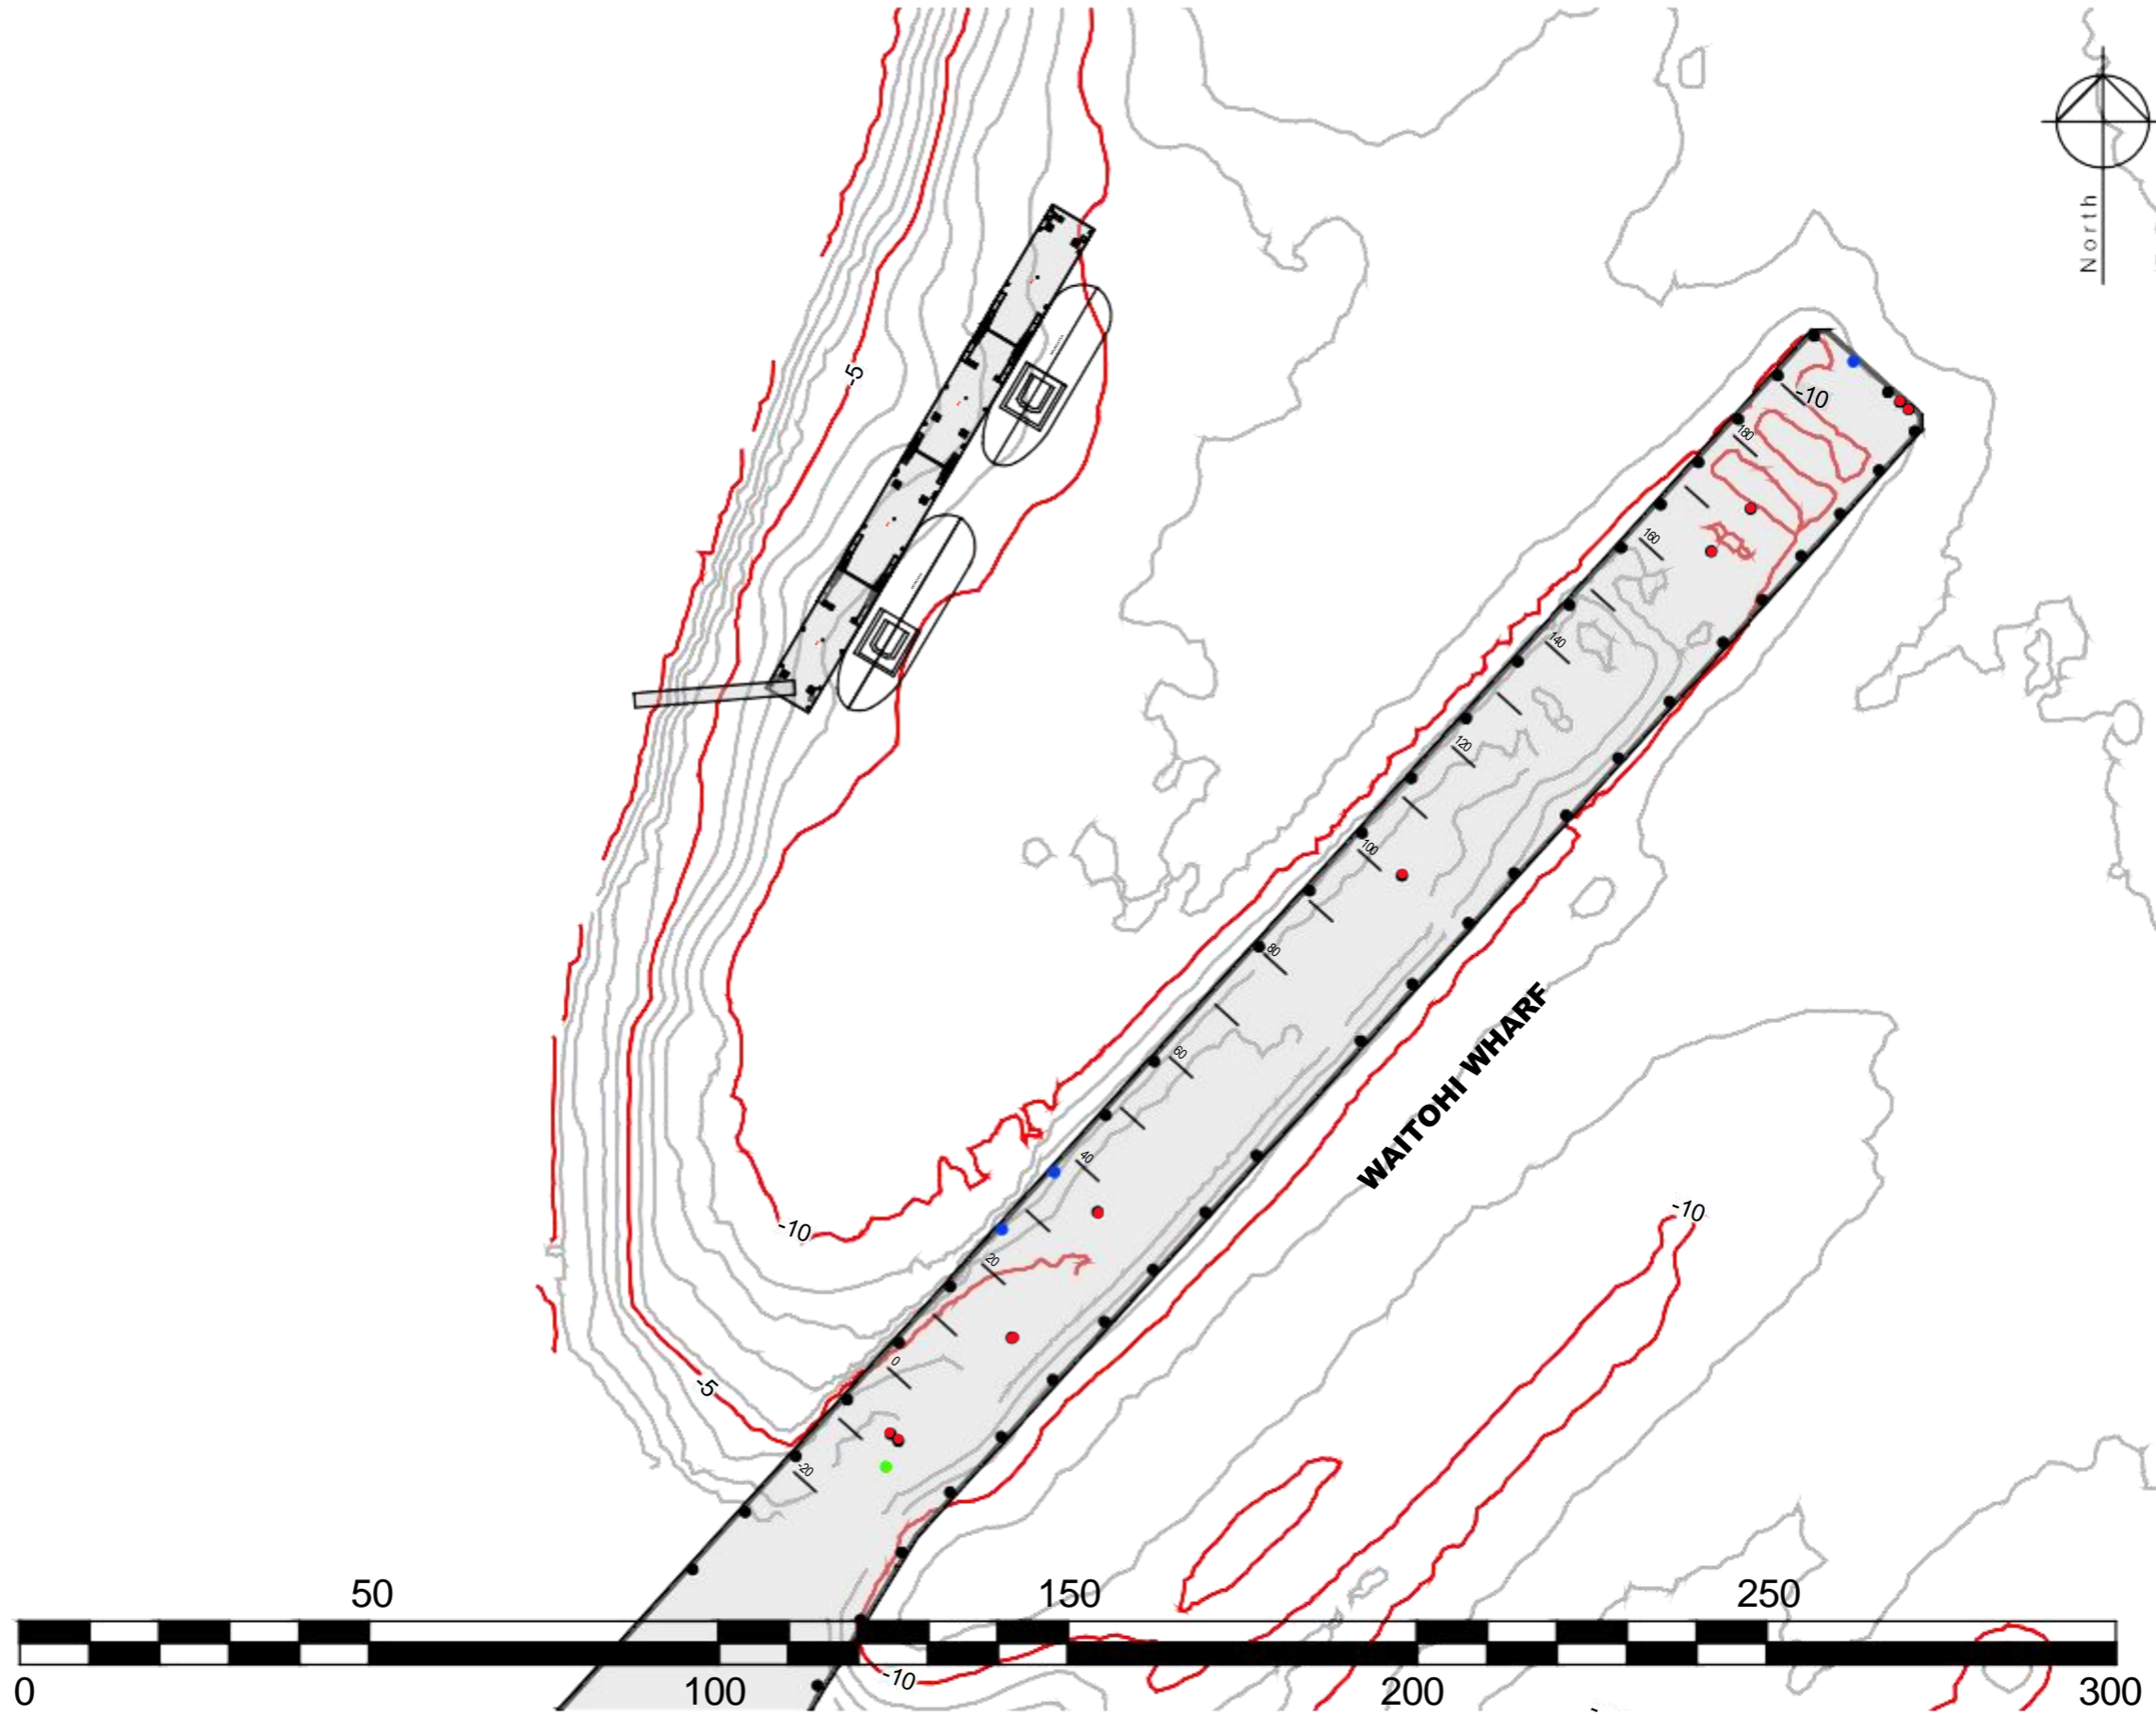

LEGEND

- 30T Bollard
- 40T Bollard
- 50T Bollard
- 100T Flush Bollard

14 Auckland Street, Picton
 PO Box 111, Picton 7250
 Telephone (03) 520 3399
 Fax (03) 573 7695
www.portmarlborough.co.nz

MOORING CAPACITY
WAITOHI WHARF